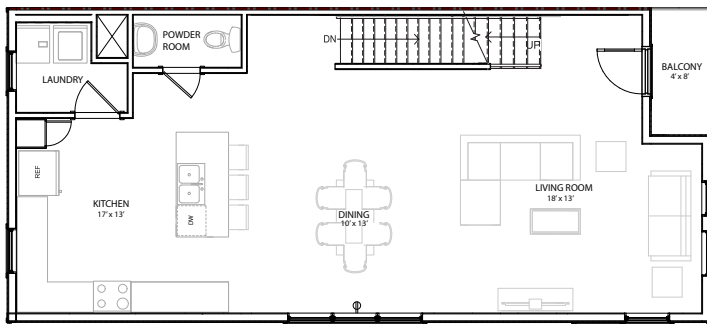

Smokey

2,356 SF 3 Bedroom/3.5 Bathroom/Balcony
Lots 15, 20, 23, 25, 26

This gracious townhome features three levels of luxury living. At the entry level, you'll find a two car attached garage, coat closet, bedroom and en suite bathroom. The second level offers an amazing chef's kitchen with ample storage for an impressive appliance collection, plus enough countertop space for a week's worth of meal prep and a large walk-in laundry room. Unwind after work on your covered balcony just off the living room. Upstairs, find two more bedrooms, including

the master and guest bedroom with en suite bath. Your master ceiling is vaulted for an expansive feel and the bedroom is outfitted with double walk-in closets. The master bathroom features a linen closet, double vanities and large shower with a built-in bench for relaxing after a long day.