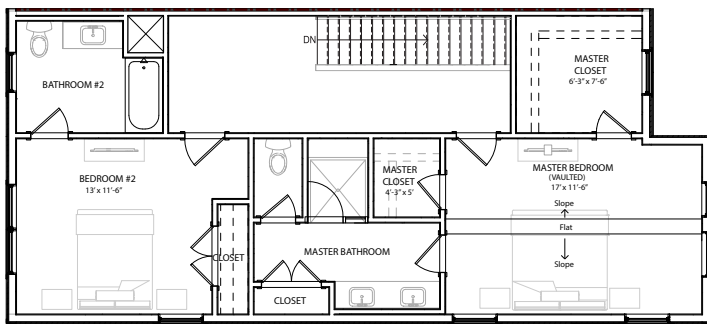

Smokey

2,356 SF 3 Bedroom/3.5 Bathroom/Balcony
Lots 15, 20, 23, 25, 26

This gracious townhome features three levels of luxury living. At the entry level, you'll find a two car attached garage, coat closet, bedroom and en suite bathroom. The second level offers an amazing chef's kitchen with ample storage for an impressive appliance collection, plus enough countertop space for a week's worth of meal prep and a large walk-in laundry room. Unwind after work on your covered balcony just off the living room. Upstairs, find two more bedrooms, including

the master and guest bedroom with en suite bath. Your master ceiling is vaulted for an expansive feel and the bedroom is outfitted with double walk-in closets. The master bathroom features a linen closet, double vanities and large shower with a built-in bench for relaxing after a long day.