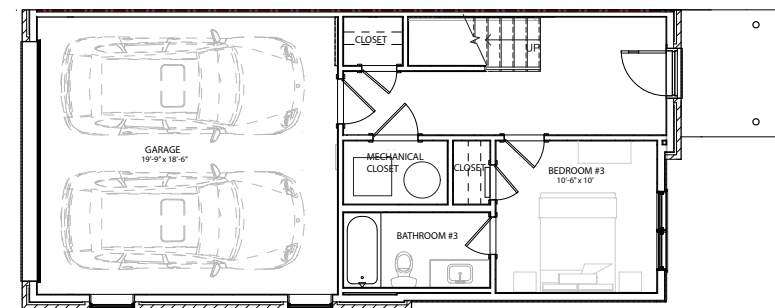

Smokey

2,356 SF 3 Bedroom/3.5 Bathroom/Balcony
Lots 15, 20, 23, 25, 26

This gracious townhome features three levels of luxury living. At the entry level, you'll find a two car attached garage, coat closet, bedroom and en suite bathroom. The second level offers an amazing chef's kitchen with ample storage for an impressive appliance collection, plus enough countertop space for a week's worth of meal prep and a large walk-in laundry room. Unwind after work on your covered balcony just off the living room. Upstairs, find two more bedrooms, including

the master and guest bedroom with en suite bath. Your master ceiling is vaulted for an expansive feel and the bedroom is outfitted with double walk-in closets. The master bathroom features a linen closet, double vanities and large shower with a built-in bench for relaxing after a long day.